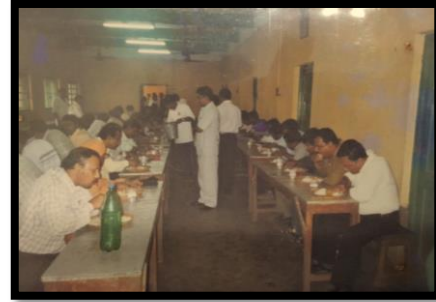

The daily routine of the college comprises morning assembly, regular classes during the diurnal period, physical activities in the afternoon, evening prayer & group meditation in the prayer hall, and intensive study at night. The routine bound campus life is interspersed with frequent cultural activities that provide staff and students ample opportunities to engage in selfless social services such as - relief activities, gardening, cleanliness drives, blood donation camps, and medical camps. Teachers are well qualified and efficient with a research bent of mind. All staff members look after the holistic growth of the students from professional, physical, mental and emotional perspectives.