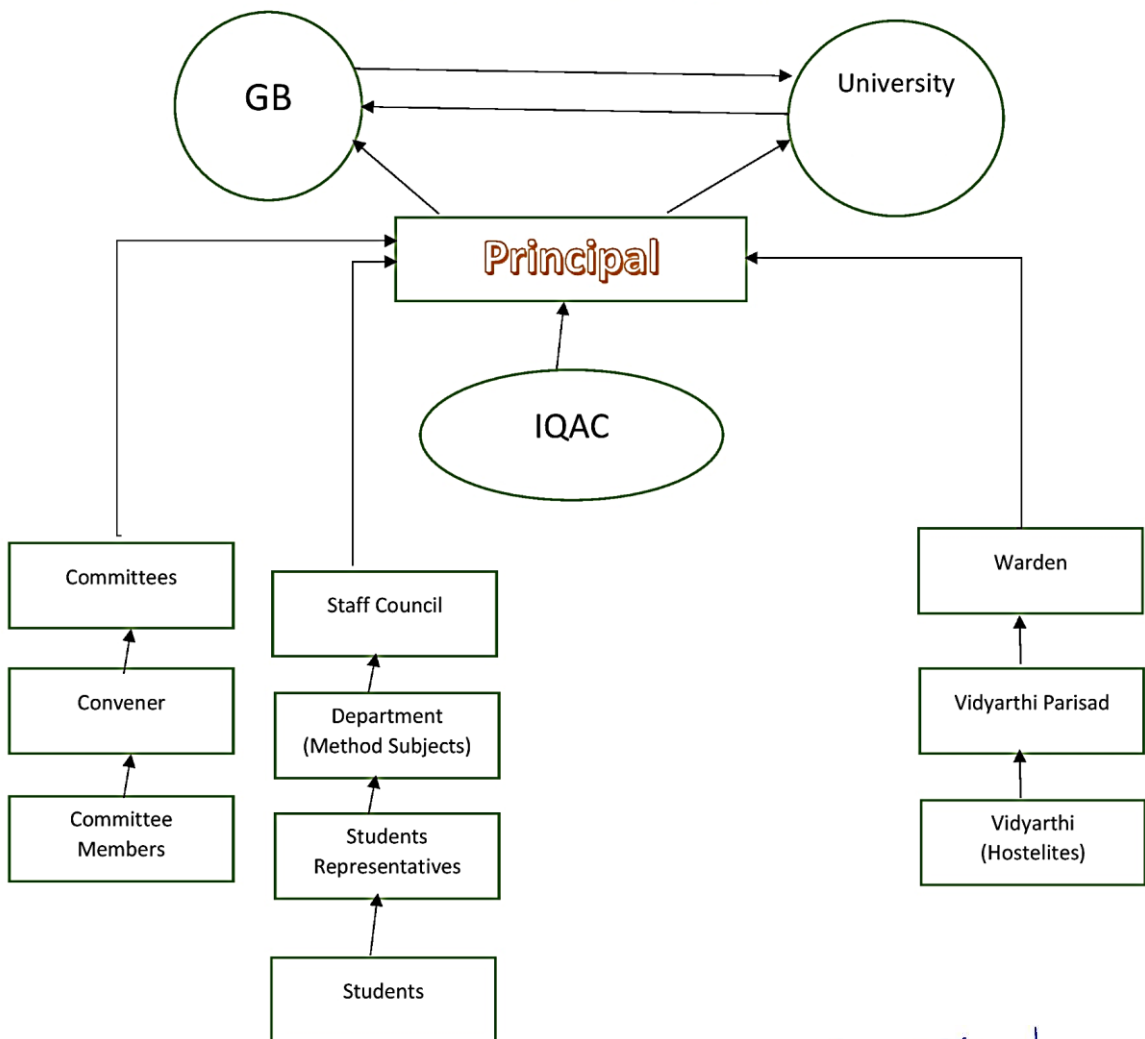

RAMAKRISHNA MISSION BRAHMANANDA COLLEGE OF EDUCATION

[A Govt.-Aided (WB) Teacher Education Institute under
The West Bengal University of Teachers' Training,
Education Planning and Administration]

Fax : 2568-2021, Mobile : 9163110245, Phone : 2568-2021/2523-6753
Website: www.rkmbcrahara.org, E-mail : rkmbcrahara@gmail.com
P.O. : Rahara, Kolkata : 700118, West Bengal, India

Date: 16/08/2021

ORGANOGRAM

Structure of Academic Organisation

Swami Nirishananda
(Swami Nirishananda)

Principal (Actg.)
Ramakrishna Mission
Brahmananda College of Education
P.O.- Rahara, Kolkata - 700118