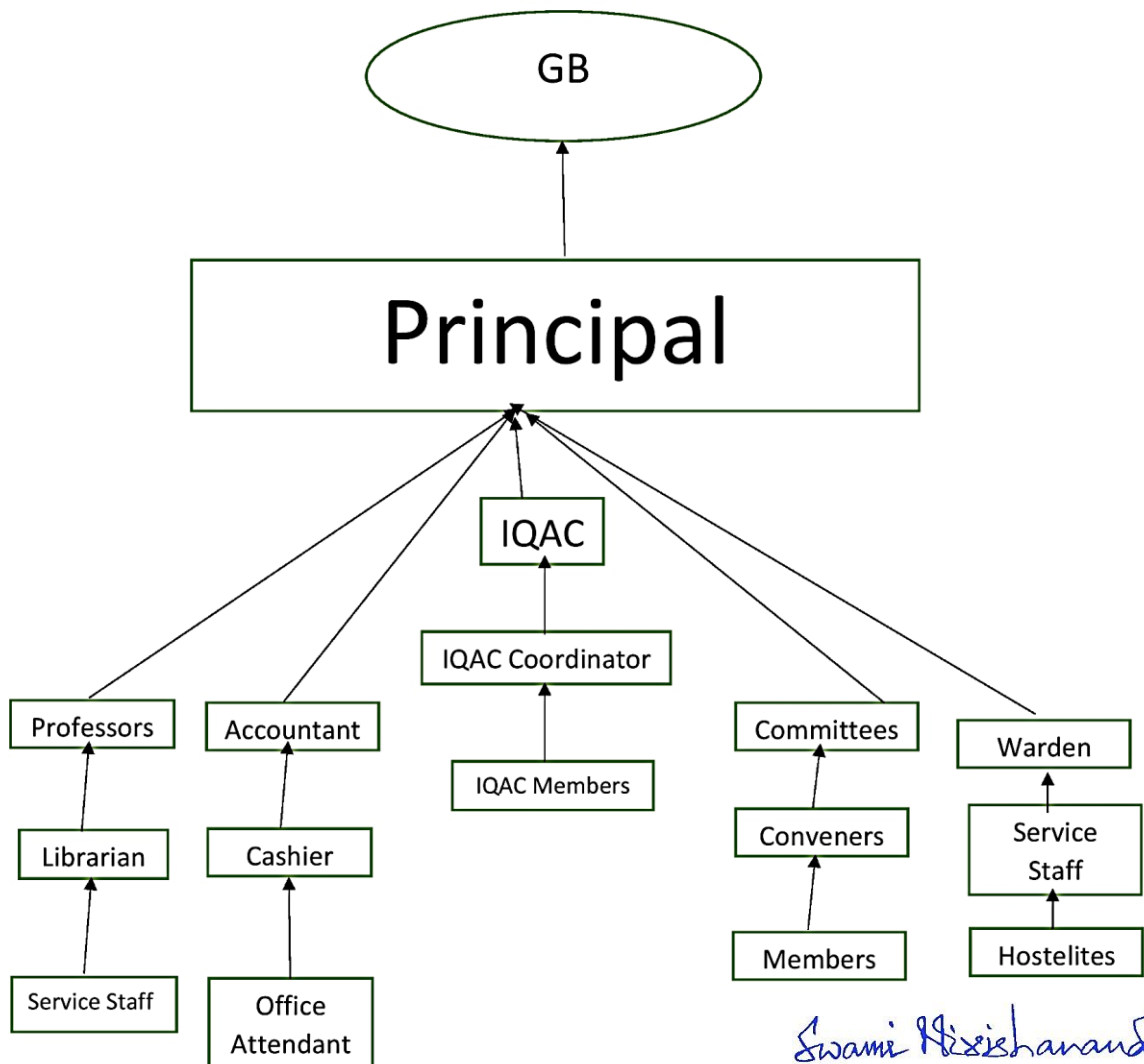

RAMAKRISHNA MISSION BRAHMANANDA COLLEGE OF EDUCATION

[A Govt.-Aided (WB) Teacher Education Institute under
The West Bengal University of Teachers' Training,
Education Planning and Administration]

Fax : 2568-2021, Mobile : 9163110245, Phone : 2568-2021/2523-6753

Website: www.rkmbcrahara.org, E-mail : rkmbcrahara@gmail.com

P.O. : Rahara, Kolkata : 700118, West Bengal, India

Date: 16/08/2021

ORGANOGRAM Structure of Administration

Swami Nirishananda
(Swami Nirishananda)

Principal (Actg.)
Ramakrishna Mission
Brahmananda College of Education
P.O.- Rahara, Kolkata - 700118